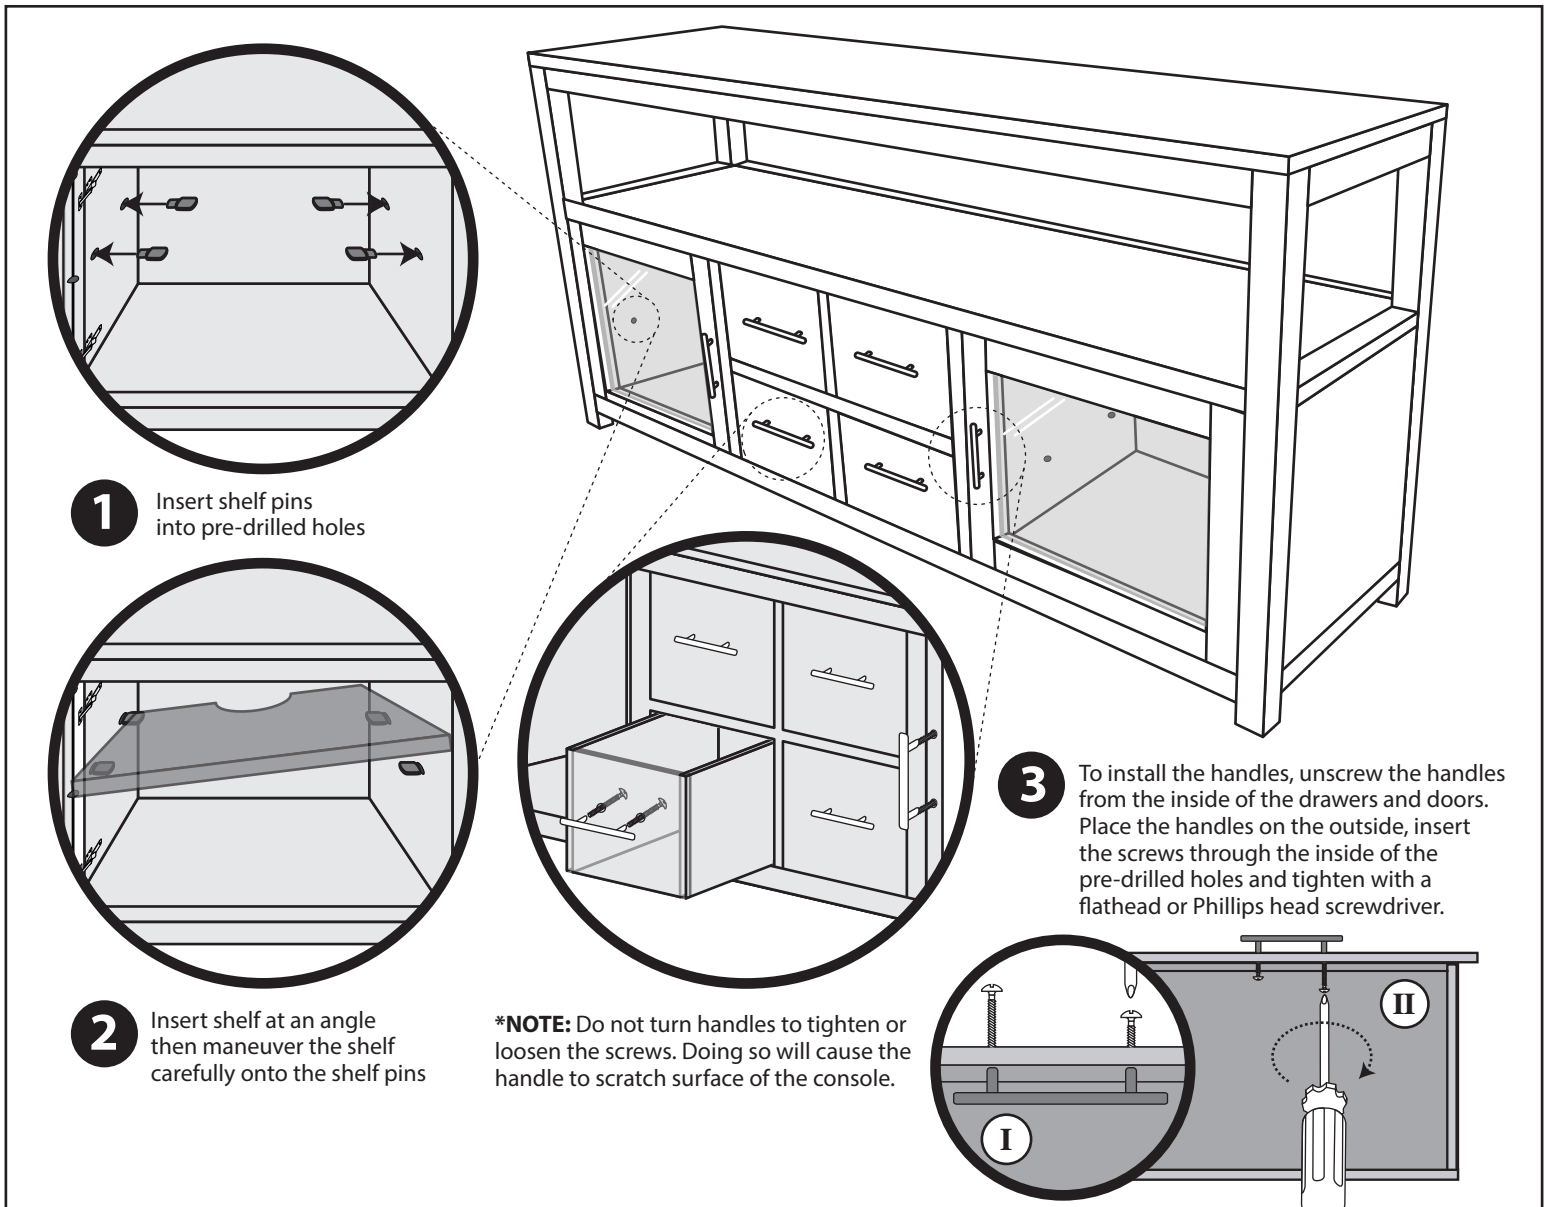

Niko / Aniko Media Console

5349: NK-OS-EC-BN

Congratulations on the purchase of your Niko / Aniko Media Console. It has been crafted to the highest standards of quality and safety and will give you many years of enjoyment and practical use.

Since this is a bamboo / wood product there will be variations in color and grain, and minor wood grain checking may occur. This is normal and does not compromise the integrity of your console. Variation in the character of wood is integral to the beauty and appeal of this furniture, and distinguishes it from lower quality materials.

On this insert you will find a list of the hardware and parts necessary for assembly, as well as detailed instructions. Assembly is quite simple and requires only a Phillips Head Screwdriver.

If you should require assistance with assembly, part replacement or any other matter, contact the toll-free Epoch Design Service Center from anywhere in the Continental United States, Monday through Friday, 9 AM – 5 PM Pacific Standard Time at 1-800-589-7990. You may also email your request or comments to info@epochbydesign.com and a service representative will respond.

Thank you and Enjoy

HAVE QUESTIONS OR CONCERNS? CALL US FIRST: 1-800-589-7990

Copyright © 2018 Epoch Design™ All rights reserved