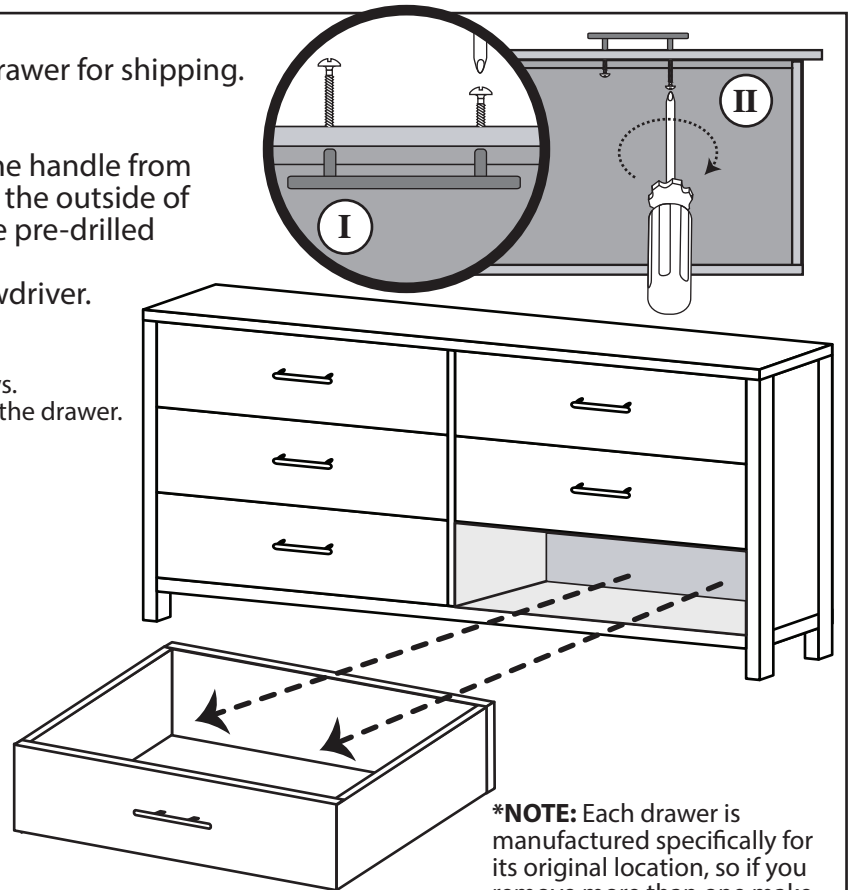

Assembly is quite simple and requires only a flat head or Phillips head screwdriver. The use of a power drill with Phillips head attachment is helpful but not necessary. Assembly will be most easily accomplished if you take the time to carefully sort the hardware and familiarize yourself with the function of each piece.

Drawer handles are pre-installed into each drawer for shipping.  
(As shown in Diagram I)

To install the drawer handles, first unscrew the handle from the inside of the drawer. Place the handle on the outside of the drawer and insert the screws through the pre-drilled holes located on the inside of the drawer. Tighten using flat head or Phillips head screwdriver.  
(As shown in Diagram II).

**\*NOTE:** Do not turn the handle to tighten or loosen the screws. Doing so will cause the handle to scratch the front of the drawer.

If you find you need to remove a drawer, push and hold the track tabs outward and pull the drawer out the rest of the way.