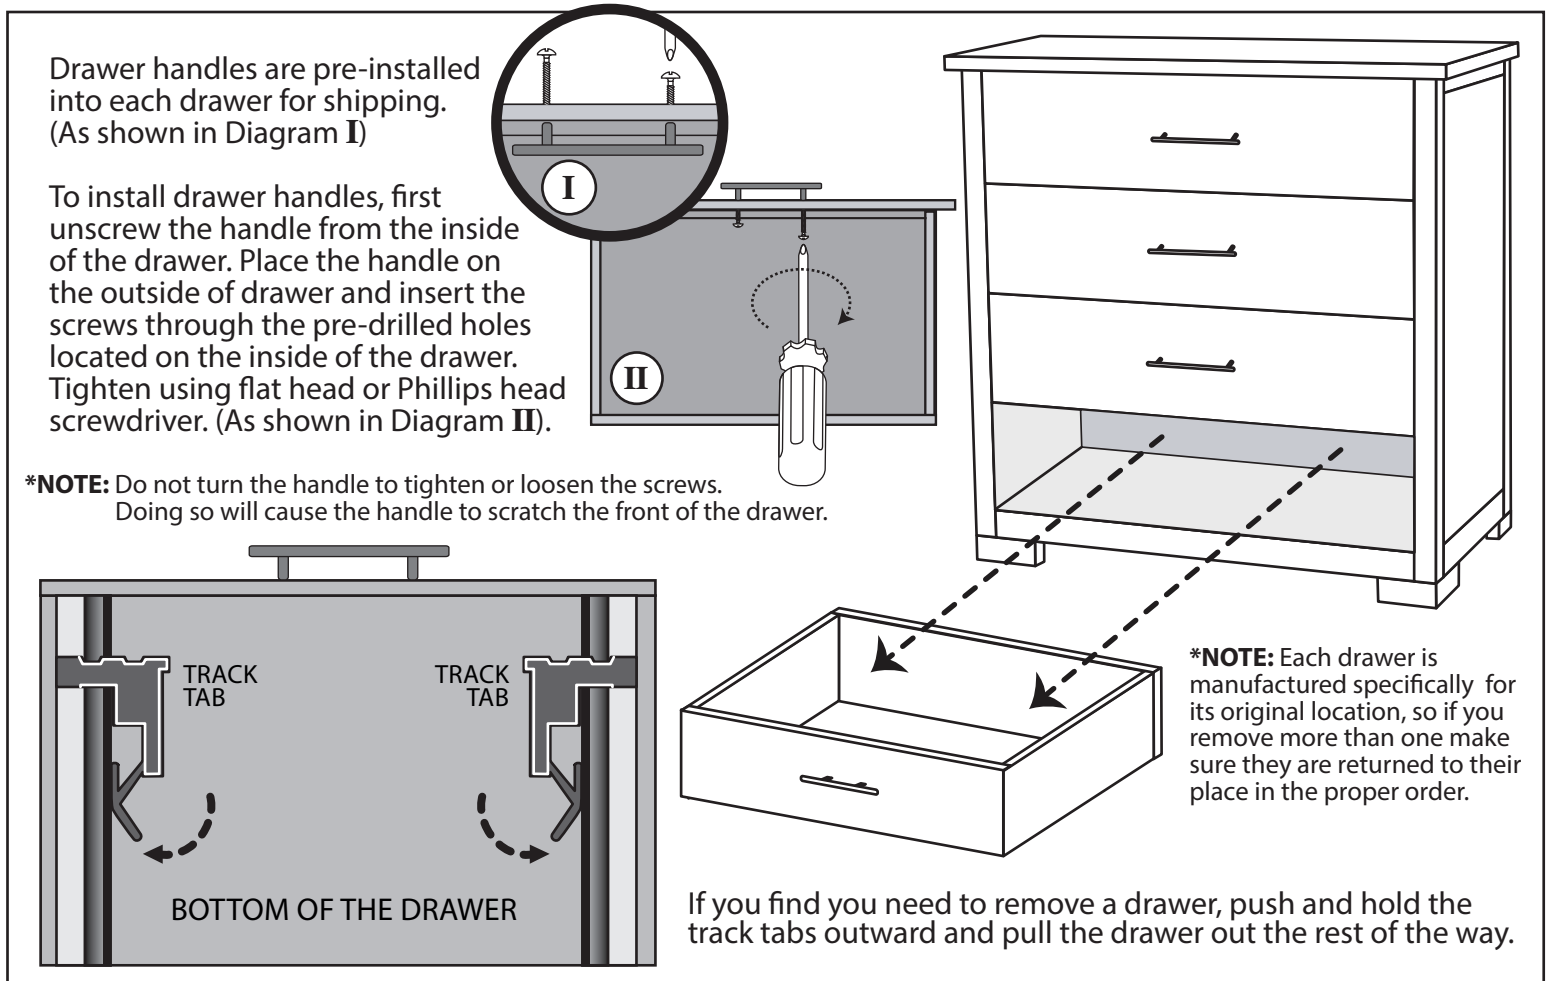

Nara 4 Drawer Dresser

5366: NR-4D-DR-BN

Congratulations on the purchase of your Nara 4 drawer dresser. This dresser has been crafted to the highest standards of quality and safety and will give you many years of enjoyment and practical use.

Since this dresser is a natural bamboo product there will be variations in color and grain, and minor wood grain checking may occur. This is normal and does not compromise the integrity of your dresser. Variation in the character of this piece is integral to its beauty and distinguishes it from lower quality composite materials.

Assembly is quite simple and requires only a flat head or Phillips head screwdriver. The use of a power drill with Phillips head attachment is helpful but not necessary. Assembly will be most easily accomplished if you take the time to carefully sort the hardware and familiarize yourself with the function of each piece.