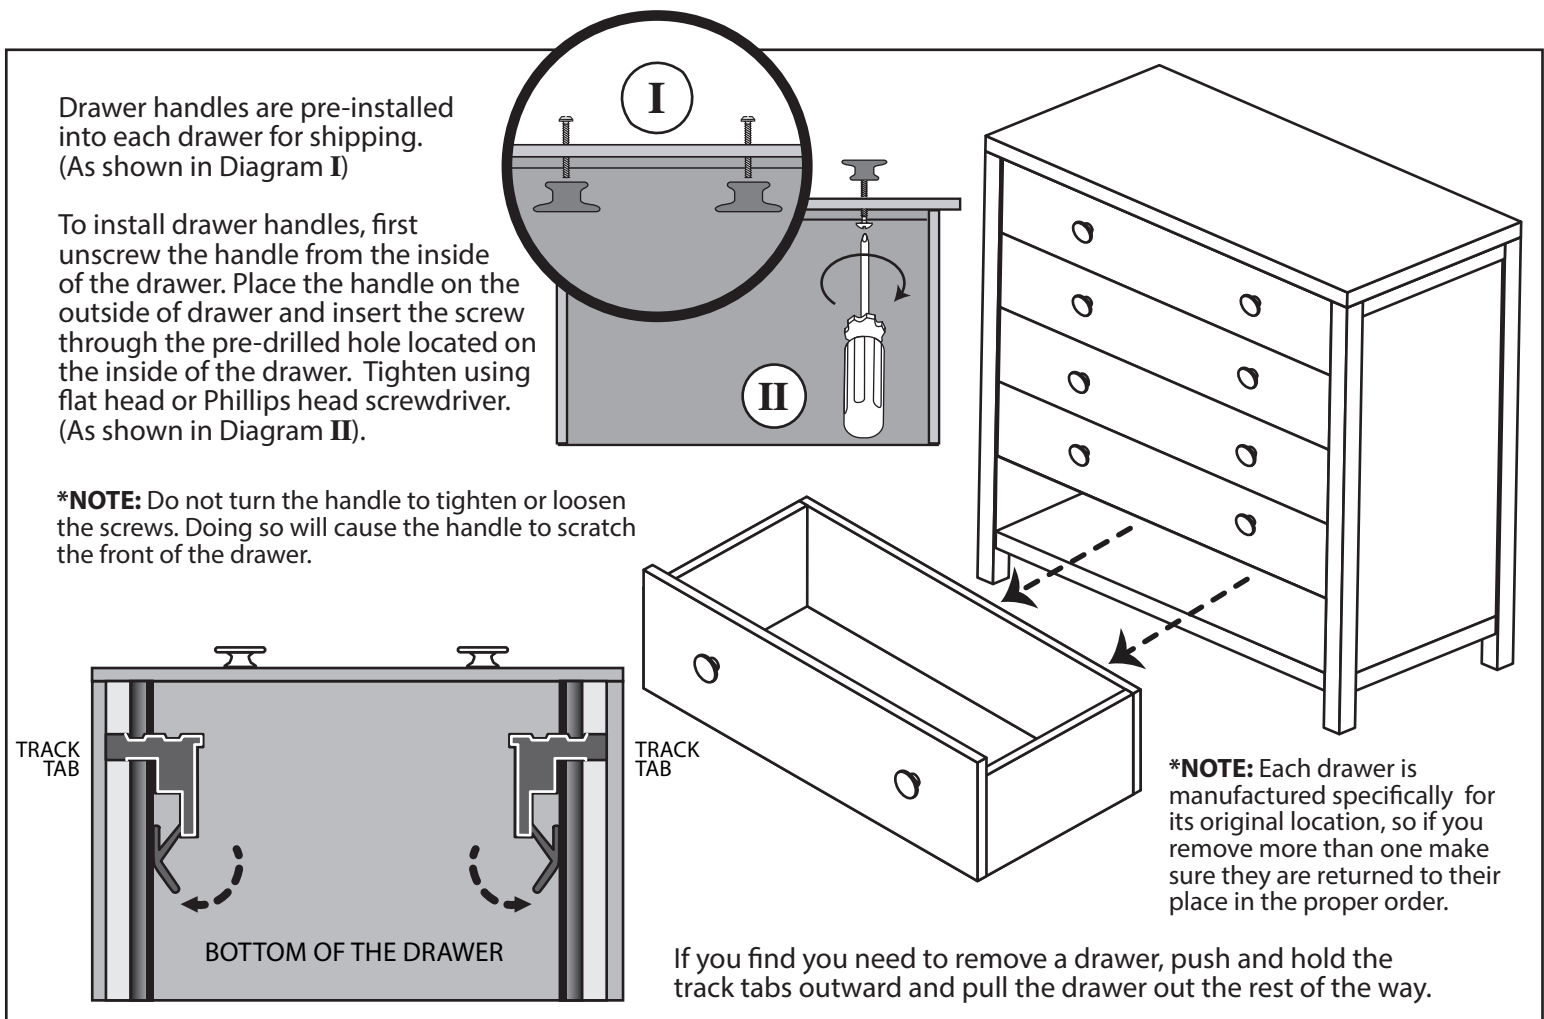

Modeno / Pacifica / Parkrose 5 Drawer Dresser

5345: PM-5D-DR-ES

Congratulations on the purchase of your Modeno / Pacifica / Parkrose 5 drawer Dresser. This dresser has been crafted to the highest standards of quality and safety and will give you many years of enjoyment and practical use.

Assembly is quite simple and requires only a Phillips head screwdriver. The use of a power drill with Phillips head attachment is helpful but not necessary. Assembly will be most easily accomplished if you take the time to carefully sort the hardware and familiarize yourself with the function of each piece.